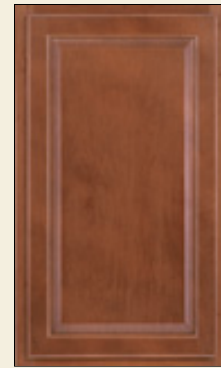

Nutmeg

TIMBERLAKE
CABINETS
A DIVISION OF AMERICAN WOODMARK CORP

- Selections are subject to change.
- Photography is for illustration purposes only. Actual colors may vary slightly due to the printing process. For actual color selections, please consult your Timberlake dealer/distributor or builder.